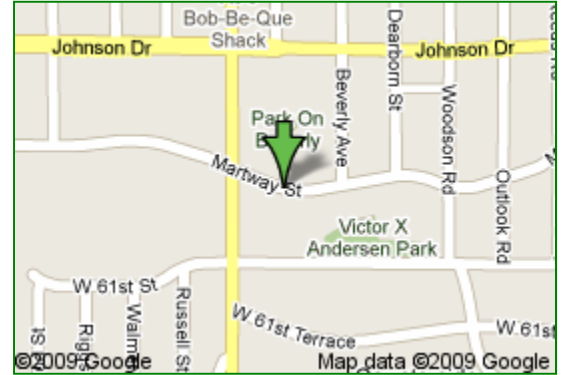

From the East/Northeast

I-35 South to Lamar, South on Lamar, to Martway, East on Martway

From the North

I-635 South (Metcalf) to Johnson Drive, East on Johnson Dr to Lamar, South 1 blk on Lamar to Martway

From the South

Opt 1, I-35 North to Johnson Dr, East on Johnson Dr to Lamar, South 1 blk on Lamar to Martway

Opt 2 I-35 North to Shawnee Mission Pkwy, East on SM Pkwy to Lamar, North on Lamar to Martway

**Odd months, Independence Police Department, 223 N. Memorial Drive, Independence
Contact Analyst Jen Dachenhausen, 816-325-7085, or Susan Smith, 913-742-6815**

I-70 to Noland Road....

Go north on Noland Road to Truman Road.

We are located on the corner of Truman Road and Noland Road.

Parking lot is directly to the west of the building in the City Hall parking lot.