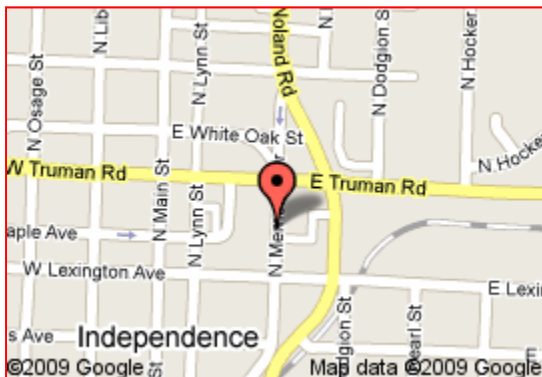

From the East/Northeast

I-35 South to Lamar, South on Lamar, to Martway, East on Martway

From the North

I-635 South (Metcalf) to Johnson Drive, East on Johnson Dr to Lamar, South 1 blk on Lamar to Martway

From the South

Opt 1, I-35 North to Johnson Dr, East on Johnson Dr to Lamar, South 1 blk on Lamar to Martway

Opt 2 I-35 North to Shawnee Mission Pkwy, East on SM Pkwy to Lamar, North on Lamar to Martway

**Odd months, Independence Police Department, 223 N. Memorial Drive, Independence
Contact Analyst Jen Dachenhausen, 816-325-7085, or Susan Smith, 913-742-6815**

I-70 to Noland Road....

Go north on Noland Road to Truman Road.

We are located on the corner of Truman Road and Noland Road.

Parking lot is directly to the west of the building in the City Hall parking lot.